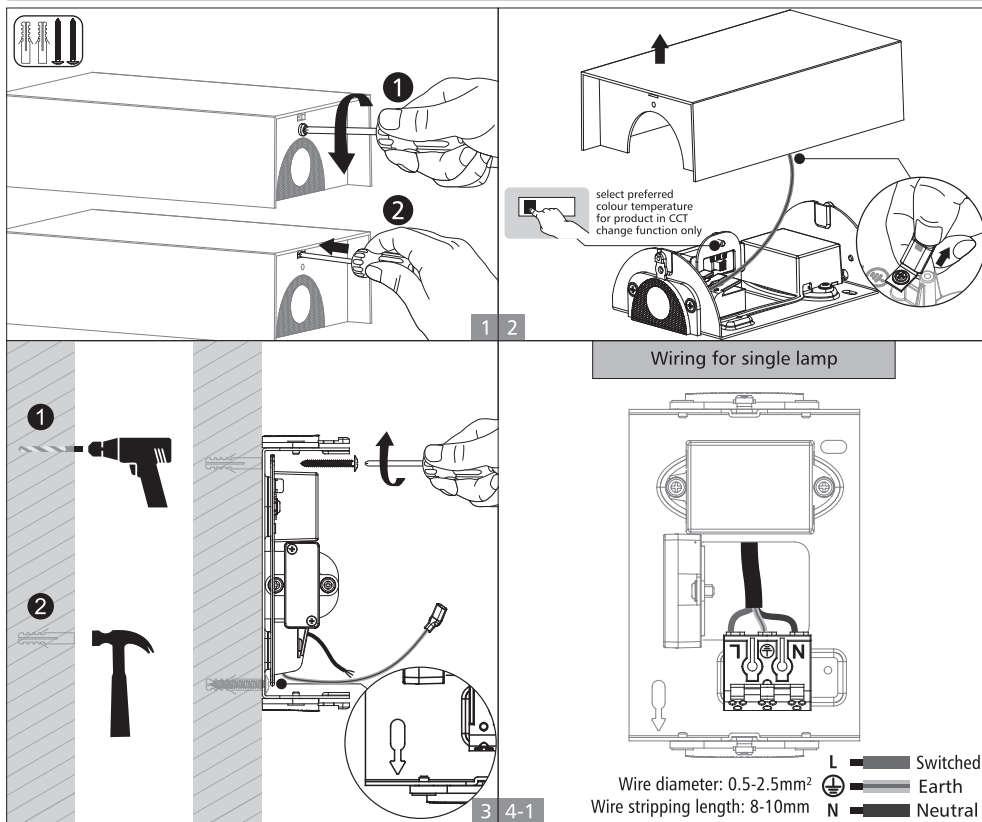

BEDIENUNGSANLEITUNG

S00-10035-151A

S00-10035-151B

Wandleuchte WALL

Important Safety Instructions

Basic safety precautions should always be followed when installing, including the following:

1. Read all instructions.
2. Licensed electrician for installation only
3. Always ensure the power is OFF and the fitting has cooled down before performing any maintenance, cleaning, changing the globe or adjustment to the fitting.
4. Do not install any luminaire near the heat source.
5. Do not exceed the nominal supply voltage or amperage ratings.
6. To avoid injury or damage to the fitting, please ensure that power leads and screws are secure maintenance, cleaning, changing the globe or adjustment to the fitting before connecting the power.

Installation Instruction

WARNING

1. Switch off before installation.
2. Switch on only after complete installation and examination of the circuit.
3. Professional electrician for installation and maintenance only.

Turn Off
Power Supply

Wall mounted installation

Dieses Produkt enthält eine Lichtquelle der Energieeffizienzklasse <F>.