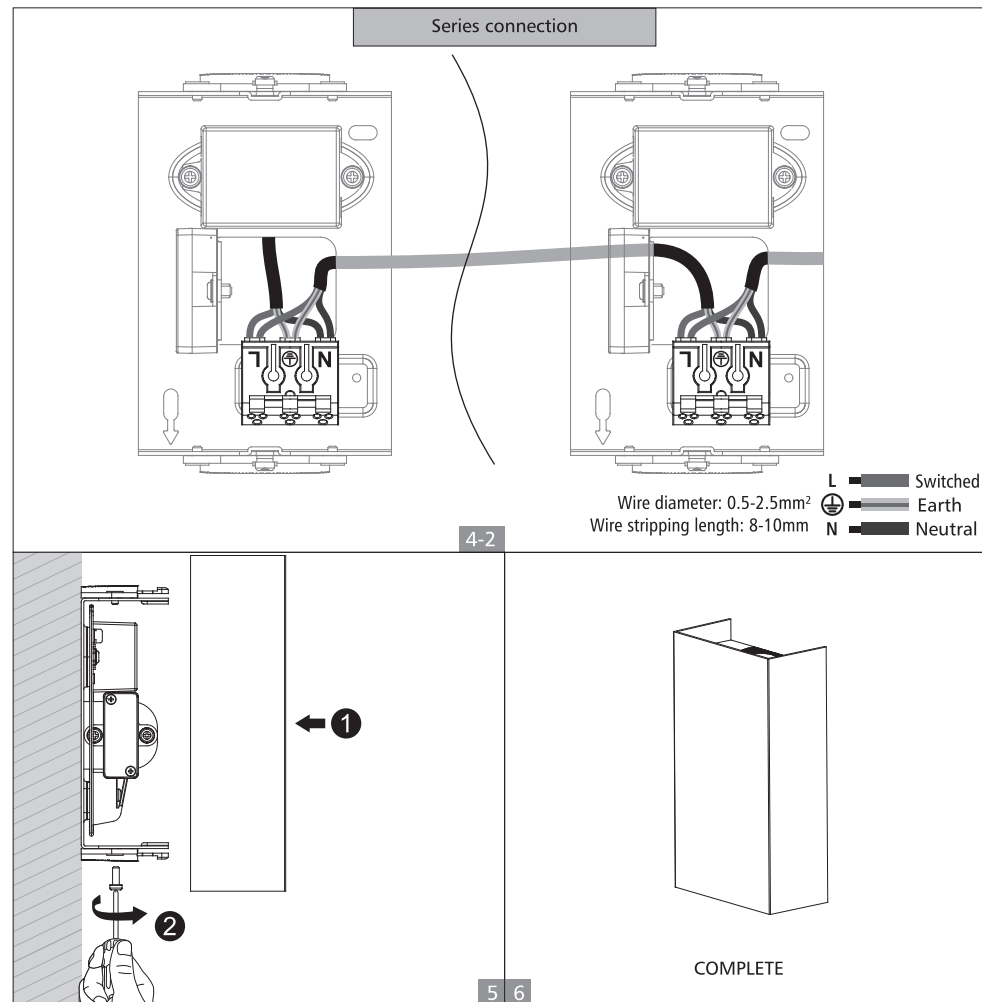

BEDIENUNGSANLEITUNG

S00-10035-151A

S00-10035-151B

Wandleuchte WALL

Important Safety Instructions

Basic safety precautions should always be followed when installing, including the following:

1. Read all instructions.
2. Licensed electrician for installation only
3. Always ensure the power is OFF and the fitting has cooled down before performing any maintenance, cleaning, changing the globe or adjustment to the fitting.
4. Do not install any luminaire near the heat source.
5. Do not exceed the nominal supply voltage or amperage ratings.
6. To avoid injury or damage to the fitting, please ensure that power leads and screws are secure maintenance, cleaning, changing the globe or adjustment to the fitting before connecting the power.

Installation Instruction

WARNING

1. Switch off before installation.
2. Switch on only after complete installation and examination of the circuit.
3. Professional electrician for installation and maintenance only.

Turn Off
Power Supply

Wall mounted installation

Dieses Produkt enthält eine Lichtquelle der Energieeffizienzklasse <F>.